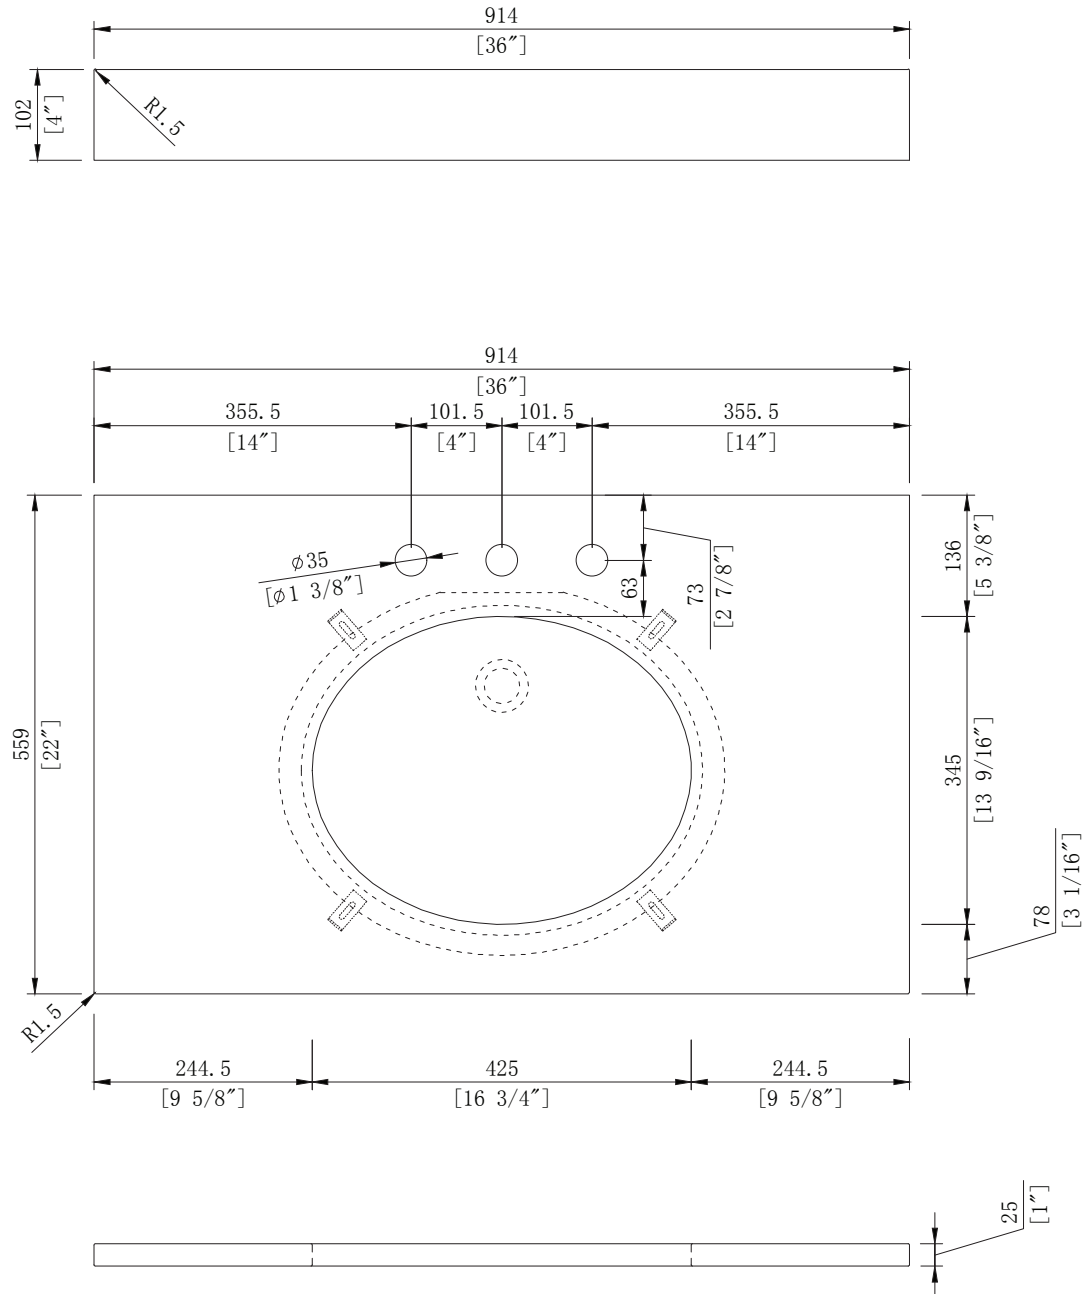

WATER CREATION

MODEL: CW-QUEEN36

MODEL: CW-QUEEN36

MODEL: CW-QUEEN36

MODEL: CW-QUEEN36

MODEL: F2-0012