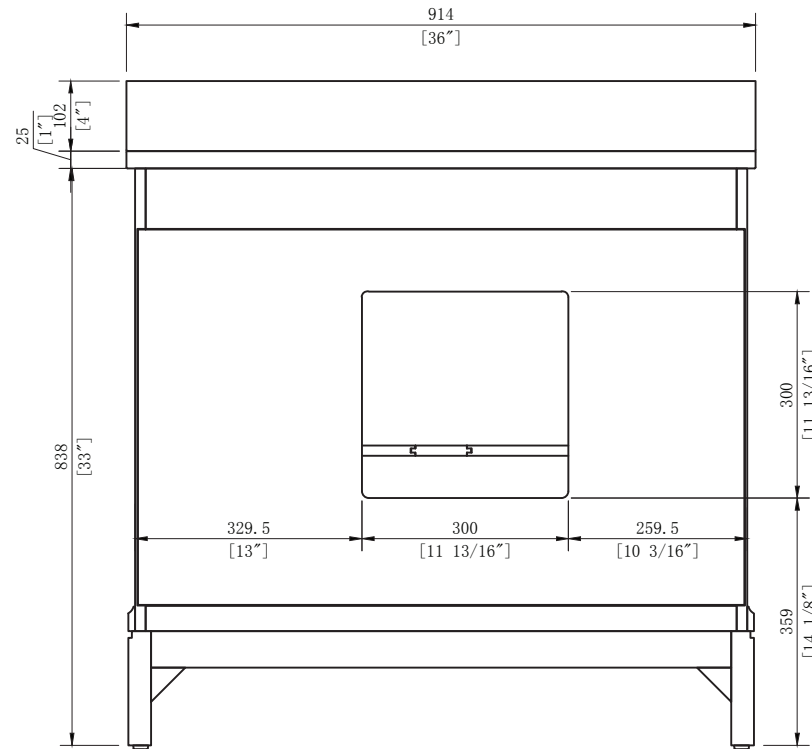

WATER CREATION

MODEL: CW-QUEEN36

MODEL: CW-QUEEN36

MODEL: CW-QUEEN36

MODEL: CW-QUEEN36

MODEL: F2-0012